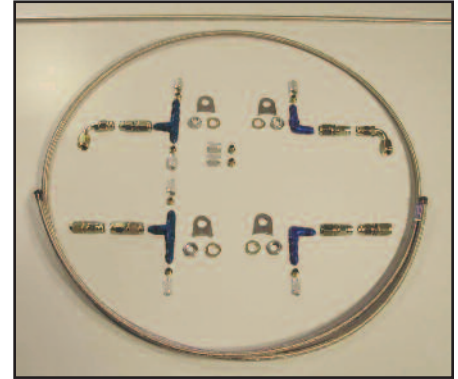

LAM-30

Brake kits come complete with calipers, rotors, hubs with bearings, mounting brackets, wheel studs, brake pads and mounting hardware, unless otherwise specified.

WILWOOD BRAKE KITS

600-003	Front Brakes, specify type	call
600-01	Rear Disc Brake Kit w/ E-Brake	\$761.24
600-03	Rear Disc Brake Kit Olds Ends	call

Brakes and Components

BRAKE PLUMBING

600-05AK	Pro Brake Line Kit	\$287.50
600-05BK	Pro Brake Line w/ Pre-Made Hoses Kit	\$378.35
601-004	Residual Valve	\$21.86
601-005	Proportioning Valve	\$46.54
601-006	Female Brake Line Quick Disconnect	\$34.24
601-007	Male Brake Line Quick Disconnect	\$11.48
601-008	Line Lock	\$106.99
601-009	#3AN x 1/2"-20 Adapter for Master Cylinder	\$8.82
601-010	#3AN x 9/16"-20 Adapter for Master Cylinder	\$8.82
601-011	3/16" .028 Stainless Brake Line SBF	\$3.78
601-013K	Line Lock Mount Kit	\$8.63
601-014AK	Master Cylinder Plumbing Kit, Floor Mtd Mopar MC	\$230.00
601-014BK	Master Cylinder Plumbing Kit, Floor Mtd Strange Billet MC	\$94.94
601-015AK	Line Lock Plumbing Kit, Mopar MC	\$13.80
601-015BK	Line Lock Plumbing Kit, Strange Billet MC	\$20.64
601-016K	Brake Gauge Plumbing Kit	\$28.75
LAM-3	1/2"-20 Banjo Assembly for Chrysler Style MC	\$33.82
LAM-5	9/16"-20 Banjo Assembly for Chrysler Style MC	\$33.82
MW0300-1-1 18	18" L #3 Brake Line w/ Straight Ends	\$36.56
MW0300-1-3 12	12" L #3 Brake Line w/ Straight and 90° Ends	\$35.00
MW0300-1-3 18	18" L #3 Brake Line w/ Straight and 90° Ends	\$42.97
MW0300-1-3 20	20" L #3 Brake Line w/ Straight and 90° Ends	\$35.17
MW0300-1-3 30	30" L #3 Brake Line w/ Straight and 90° Ends	\$42.53