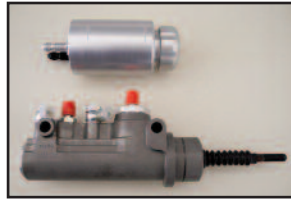

Brakes and Components

MASTER CYLINDERS

- 25-34 Lamb Tandem 1" Bore Aluminum Master Cylinder $325.00
  601-002K Pushrod for Master Cylinder Kit $25.88
  601-65 Wilwood Dual Reservoir MC for use w/ 4 Piston Rear Calipers
  and 1 or 2 Piston Front Calipers $127.88
  ART-01 Pushrod Kit w/ Safety Bracket $35.65
  STGB3370 Strange Billet Aluminum Fast Fill Remote Master Cylinder $530.00

STGB3370

MASTER CYLINDER MOUNTS

- 601-003K Master Cylinder Mount w/ Gusset & Saddle $28.75
  601-004K Strange Billet Master Cylinder Mount Kit $156.83
  601-012K Master Cylinder Cowl Mount $28.75

EMERGENCY BRAKE ACCESSORIES

- 1200-43 Lo-Line E-Brake Hand Brake $121.36
  1200-44 Lo-Line E-Brake Handle Boot Kit $30.29
  UN2 E-Brake Cable Kit for Wilwood Pro Street Brakes $133.50
  UN3 Clevis Kit for Wilwood Pro Street E-Brakes $36.36

BRAKE PADS

1. MW81022 MW Carbon Fiber Rear Brake Pad, ea $266.00
   MW81130 MW Steel Rear Brake Pad, ea $18.00
   STG-01 Strange Spindle Mount Strut Brake Pad, ea $7.50
   STG-02 Strange Metallic 4 Piston Brake Pad, ea $17.05
   STGB1250P Strange Single Piston Carbon Pad, ea $105.00

BRAKE ACCESSORIES

- 53-302 Caliper Shim .... $.22
  NAP-02 1/8" Inline Brake Light Switch $12.57
  STGBCustom Custom Caliper Mount for 11" Front Carbon Rotor $78.30
  STGC1710AD Caliper Mounts for MW Dbl Row HE
  for Strange Carbon Brake Kit $75.00
  STGP2365FA Brake Bleeder Screw Adapter for Strange Calipers $3.18
  STGP2365FB Brake Bleeder for Strange Calipers $3.47
  WIL-01 Brake Fluid $8.78
  LAM-11 Front Hub Seal, ea $6.95