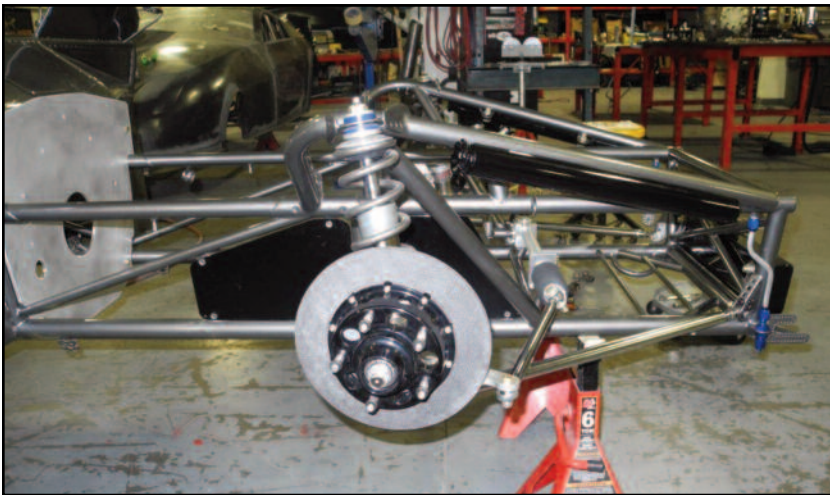

Brakes and Components

LAMB BRAKE KITS

25-35	Carbon/Carbon Front Brake System	$3,875.00
25-36	Steel Front Brake System	$1,043.00
LAM-170R	Steel Brakes for Lamb Struts	$1,173.00
LAM-20	Four Piston Caliper Strut Brake System, Carbon	$4,978.00
LAM-22	Four Piston Caliper Strut Brake System, Steel	$1,998.00
LAM-7	Carbon Fiber Front Brake Pads, set of four	$490.00
LAM-8	Carbon Fiber Front Rotor, ea	$1,380.00
LAM-9	Front Caliper for Carbon Brake, ea	$252.00
LAM-30	Carbon Lightweight Floater Hubs and Brakes	$6,043.00

MARK WILLIAMS BRAKE KITS

MW55023	Dual Caliper Mount Bracket for MW Floater	$137.97
MW71010	Steel Rotor, ea	$165.00
MW71025	Rear Disc Brake Kit Olds Ends	$902.00
MW71035	HW Kit for Steel Rotor	$107.98
MW71280	Rear Disc Brake Kit Symetrical Ends	$902.00
MW7308	1/2" thick Wheel Spacer 4-1/2" to 4-3/4", 5" b/c, pr	$94.00
MW73350	Steel Brake Kit for Santhuff Large Spindle Strut	$1,288.95
MW73450	Carbon Brake Kit for Santhuff Struts/Spindles	$3,366.00
MW81034	Carbon Floater Rotor, ea	$1,030.00
MW81100	MW Rear Caliper, ea	$170.62
MW9400	3/8" - 24 THD - 3/8" HEX Bleed Screw	$1.62

Brake kits come complete with calipers, rotors, hubs with bearings, mounting brackets, wheel studs, brake pads and mounting hardware, unless otherwise specified.

WILWOOD BRAKE KITS

600-003	Front Brakes, specify type	call
600-01	Rear Disc Brake Kit w/ E-Brake	$761.24
600-03	Rear Disc Brake Kit Olds Ends	call