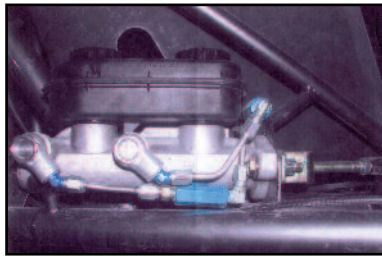

Brakes and Components

MASTER CYLINDERS

- 25-34 Lamb Tandem 1" Bore Aluminum Master Cylinder $325.00
  601-002K Pushrod for Master Cylinder Kit $25.88
  601-65 Wilwood Dual Reservoir MC for use w/ 4 Piston Rear Calipers
  and 1 or 2 Piston Front Calipers $127.88
  ART-01 Pushrod Kit w/ Safety Bracket $35.65
  STGB3370 Strange Billet Aluminum Fast Fill Remote Master Cylinder $530.00

MASTER CYLINDER MOUNTS

- 601-003K Master Cylinder Mount w/ Gusset & Saddle $28.75
  601-004K Strange Billet Master Cylinder Mount Kit $156.83
  601-012K Master Cylinder Cowl Mount $28.75

EMERGENCY BRAKE ACCESSORIES

- 1200-43 Lo-Line E-Brake Hand Brake $121.36
  1200-44 Lo-Line E-Brake Handle Boot Kit $30.29
  UN2 E-Brake Cable Kit for Wilwood Pro Street Brakes $133.50
  UN3 Clevis Kit for Wilwood Pro Street E-Brakes $36.36

BRAKE PADS

1. MW81022 MW Carbon Fiber Rear Brake Pad, ea $266.00
   MW81130 MW Steel Rear Brake Pad, ea $18.00
   STG-01 Strange Spindle Mount Strut Brake Pad, ea $7.50
   STG-02 Strange Metallic 4 Piston Brake Pad, ea $17.05
   STGB1250P Strange Single Piston Carbon Pad, ea $105.00

BRAKE ACCESSORIES

- 53-302 Caliper Shim .... $.22
  NAP-02 1/8" Inline Brake Light Switch $12.57
  STGBCustom Custom Caliper Mount for 11" Front Carbon Rotor $78.30
  STGC1710AD Caliper Mounts for MW Dbl Row HE
  for Strange Carbon Brake Kit $75.00
  STGP2365FA Brake Bleeder Screw Adapter for Strange Calipers $3.18
  STGP2365FB Brake Bleeder for Strange Calipers $3.47
  WIL-01 Brake Fluid $8.78
  LAM-11 Front Hub Seal, ea $6.95