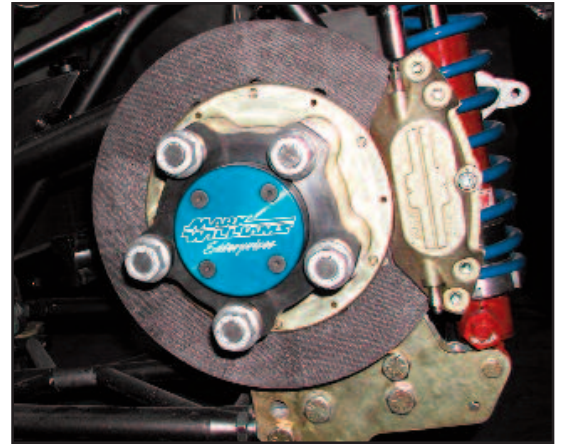

Brakes and Components

LAMB BRAKE KITS

25-35	Carbon/Carbon Front Brake System	$3,875.00
25-36	Steel Front Brake System	$1,043.00
LAM-170R	Steel Brakes for Lamb Struts	$1,173.00
LAM-20	Four Piston Caliper Strut Brake System, Carbon	$4,978.00
LAM-22	Four Piston Caliper Strut Brake System, Steel	$1,998.00
LAM-7	Carbon Fiber Front Brake Pads, set of four	$490.00
LAM-8	Carbon Fiber Front Rotor, ea	$1,380.00
LAM-9	Front Caliper for Carbon Brake, ea	$252.00
LAM-30	Carbon Lightweight Floater Hubs and Brakes	$6,043.00

MARK WILLIAMS BRAKE KITS

MW55023	Dual Caliper Mount Bracket for MW Floater	$137.97
MW71010	Steel Rotor, ea	$165.00
MW71025	Rear Disc Brake Kit Olds Ends	$902.00
MW71035	HW Kit for Steel Rotor	$107.98
MW71280	Rear Disc Brake Kit Symetrical Ends	$902.00
MW7308	1/2" thick Wheel Spacer 4-1/2" to 4-3/4", 5" b/c, pr	$94.00
MW73350	Steel Brake Kit for Santhuff Large Spindle Strut	$1,288.95
MW73450	Carbon Brake Kit for Santhuff Struts/Spindles	$3,366.00
MW81034	Carbon Floater Rotor, ea	$1,030.00
MW81100	MW Rear Caliper, ea	$170.62
MW9400	3/8" - 24 THD - 3/8" HEX Bleed Screw	$1.62

Brake kits come complete with calipers, rotors, hubs with bearings, mounting brackets, wheel studs, brake pads and mounting hardware, unless otherwise specified.

WILWOOD BRAKE KITS

600-003	Front Brakes, specify type	call
600-01	Rear Disc Brake Kit w/ E-Brake	$761.24
600-03	Rear Disc Brake Kit Olds Ends	call