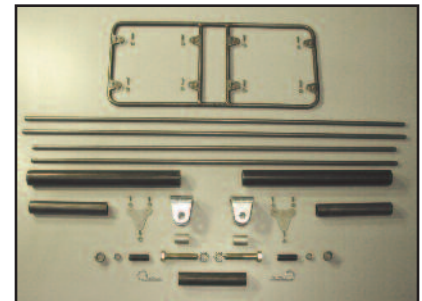

CHUTE HANDLES

Our chute handle kits are designed with all parts needed to install handle with cable anchor and all hardware available for single or dual applications.

- 19-12K Sportsman Chute Cable w/ Hardware Kit $59.80
- 19-17K Sportsman Morse Chute Cable Kit w/ Hardware $86.25
- 19-11K Sportsman Single Chute Handle Kit $20.13
- 19-19K Single Release Chute Handle Kit for Morse Cable $40.25
- 19-18K Dual Release Chute Handle Kit for Morse Cable $48.88
- 19-23K1 Titanium Roof Mounted CO2/Button Activated Chute Release Handle Kit $865.03
- 19-23BK Standard Roof Mounted CO2/Release Chute Handle Kit $345.00
- 19-24K Chassis Mounted CO2/Button Activated Chute Release Handle Kit $140.65

CHUTE MOUNTS

Our chute mounts come with all necessary items and parts to correctly mount either single or dual chutes to your race car. Complete with hardware and instructions.

- 19-15K Single Chute Pack Mount w/ Anchor $138.55
- 19-16K1 Dual Chute Pack Mount w/ Anchor $316.25
- 19-20K Universal Sportsman Chute Pack Mount w/ Anchor $74.75
- 19-21AK Dual Wide Spread Chute Pack Mounts w/ Anchor's Boss Mount $402.50
- 19-21BK Dual Wide Spread Chute Pack Mounts w/ Anchor's Plate Mount $402.50
- 19-22K Rear End Mounted Chute Anchor Kit $51.75
- 19-25K Titanium Dual Chute Pack Mount Kit $1,380.00
- 19-26K X-Link Support / Chute Anchor for MW 11" Rear $734.05
- 19-26UK X-Link Support / Chute Anchor for MW 11" Rear, unwelded $534.00
- 19-27K X-Link Support / Chute Anchor for MW 9" Rear $734.05
- 19-27UK X-Link Support / Chute Anchor for MW 9" Rear, unwelded $534.00

19-16K1