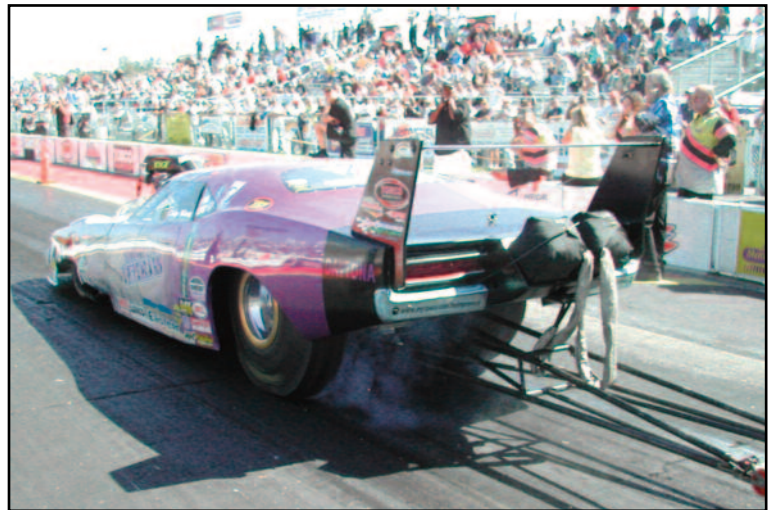

## PARACHUTES

VPRC offers Stroud chutes featuring soft, straight opening and easy, one-person repacking. Available in blue, black, red, yellow, or hot pink.

- 19-01 Supergas Chute, specify color .... \$300.00
- 19-02 Supercomp Chute, specify color .... \$270.00
- 19-03 Pro Stock Chute, specify color, car weight & speed .... \$395.00
- STR-1 Pro Mod Chute, specify color .... \$380.00
- STR-14 Pro Mod Chute, Pilot Style .... \$475.00
- STR-11 Pro Mod Chute w/ Black Nomex Line Cover, specify color .... \$430.00
- STR-15 Methanol Burning Pro Mod Drag Chute w/ Nomex Cloth, specify color .... \$500.00
- IMP-1 10 ft Black Complete Parachute .... \$471.64
- IMP-2 8 ft Red Complete Parachute .... \$391.51
- STR-16 Launcher Bag, ea .... \$80.00