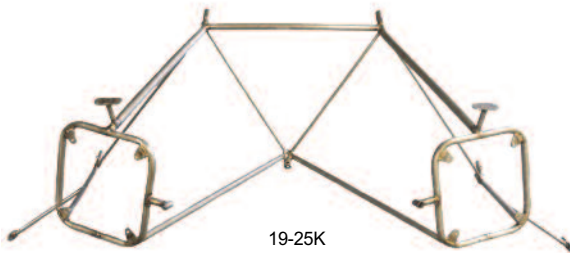

## CHUTE MOUNTS

Our chute mounts come with all necessary items and parts to correctly mount either single or dual chutes to your race car. Complete with hardware and instructions.

- 19-15K Single Chute Pack Mount w/ Anchor .... \$138.55
- 19-16K1 Dual Chute Pack Mount w/ Anchor .... \$316.25
- 19-20K Universal Sportsman Chute Pack Mount w/ Anchor .... \$74.75
- 19-21AK Dual Wide Spread Chute Pack Mounts w/ Anchor's Boss Mount .... \$402.50
- 19-21BK Dual Wide Spread Chute Pack Mounts w/ Anchor's Plate Mount .... \$402.50
- 19-22K Rear End Mounted Chute Anchor Kit .... \$51.75
- 19-25K Titanium Dual Chute Pack Mount Kit .... \$1,380.00
- 19-26K X-Link Support / Chute Anchor for MW 11" Rear .... \$734.05
- 19-26UK X-Link Support / Chute Anchor for MW 11" Rear, unwelded .... \$534.00
- 19-27K X-Link Support / Chute Anchor for MW 9" Rear .... \$734.05
- 19-27UK X-Link Support / Chute Anchor for MW 9" Rear, unwelded .... \$534.00

19-15K

19-16K1

19-25K

19-20K

19-21BK  
Shown Mounted

19-26K

19-27K