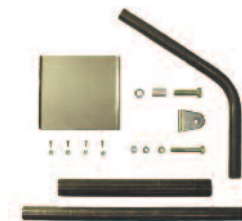

CHUTE HANDLES

Our chute handle kits are designed with all parts needed to install handle with cable anchor and all hardware available for single or dual applications.

- 19-12K Sportsman Chute Cable w/ Hardware Kit $59.80
- 19-17K Sportsman Morse Chute Cable Kit w/ Hardware $86.25
- 19-11K Sportsman Single Chute Handle Kit $20.13
- 19-19K Single Release Chute Handle Kit for Morse Cable $40.25
- 19-18K Dual Release Chute Handle Kit for Morse Cable $48.88
- 19-23K1 Titanium Roof Mounted CO2/Button Activated Chute Release Handle Kit $865.03
- 19-23BK Standard Roof Mounted CO2/Release Chute Handle Kit $345.00
- 19-24K Chassis Mounted CO2/Button Activated Chute Release Handle Kit $140.65

CHUTE MOUNTS

Our chute mounts come with all necessary items and parts to correctly mount either single or dual chutes to your race car. Complete with hardware and instructions.

- 19-15K Single Chute Pack Mount w/ Anchor $138.55
- 19-16K1 Dual Chute Pack Mount w/ Anchor $316.25
- 19-20K Universal Sportsman Chute Pack Mount w/ Anchor $74.75
- 19-21AK Dual Wide Spread Chute Pack Mounts w/ Anchor's Boss Mount $402.50
- 19-21BK Dual Wide Spread Chute Pack Mounts w/ Anchor's Plate Mount $402.50
- 19-22K Rear End Mounted Chute Anchor Kit $51.75
- 19-25K Titanium Dual Chute Pack Mount Kit $1,380.00
- 19-26K X-Link Support / Chute Anchor for MW 11" Rear $734.05
- 19-26UK X-Link Support / Chute Anchor for MW 11" Rear, unwelded $534.00
- 19-27K X-Link Support / Chute Anchor for MW 9" Rear $734.05
- 19-27UK X-Link Support / Chute Anchor for MW 9" Rear, unwelded $534.00

19-20K