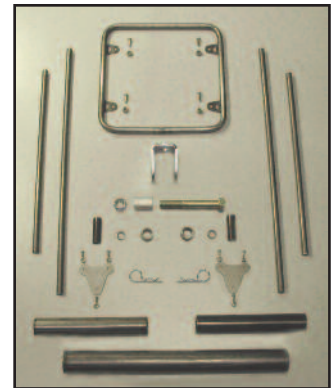

## CHUTE HANDLES

Our chute handle kits are designed with all parts needed to install handle with cable anchor and all hardware available for single or dual applications.

- 19-12K Sportsman Chute Cable w/ Hardware Kit .... \$59.80
- 19-17K Sportsman Morse Chute Cable Kit w/ Hardware .... \$86.25
- 19-11K Sportsman Single Chute Handle Kit .... \$20.13
- 19-19K Single Release Chute Handle Kit for Morse Cable .... \$40.25
- 19-18K Dual Release Chute Handle Kit for Morse Cable .... \$48.88
- 19-23K1 Titanium Roof Mounted CO2/Button Activated Chute Release Handle Kit .... \$865.03
- 19-23BK Standard Roof Mounted CO2/Release Chute Handle Kit .... \$345.00
- 19-24K Chassis Mounted CO2/Button Activated Chute Release Handle Kit .... \$140.65

## CHUTE MOUNTS

Our chute mounts come with all necessary items and parts to correctly mount either single or dual chutes to your race car. Complete with hardware and instructions.

- 19-15K Single Chute Pack Mount w/ Anchor .... \$138.55
- 19-16K1 Dual Chute Pack Mount w/ Anchor .... \$316.25
- 19-20K Universal Sportsman Chute Pack Mount w/ Anchor .... \$74.75
- 19-21AK Dual Wide Spread Chute Pack Mounts w/ Anchor's Boss Mount .... \$402.50
- 19-21BK Dual Wide Spread Chute Pack Mounts w/ Anchor's Plate Mount .... \$402.50
- 19-22K Rear End Mounted Chute Anchor Kit .... \$51.75
- 19-25K Titanium Dual Chute Pack Mount Kit .... \$1,380.00
- 19-26K X-Link Support / Chute Anchor for MW 11" Rear .... \$734.05
- 19-26UK X-Link Support / Chute Anchor for MW 11" Rear, unwelded .... \$534.00
- 19-27K X-Link Support / Chute Anchor for MW 9" Rear .... \$734.05
- 19-27UK X-Link Support / Chute Anchor for MW 9" Rear, unwelded .... \$534.00