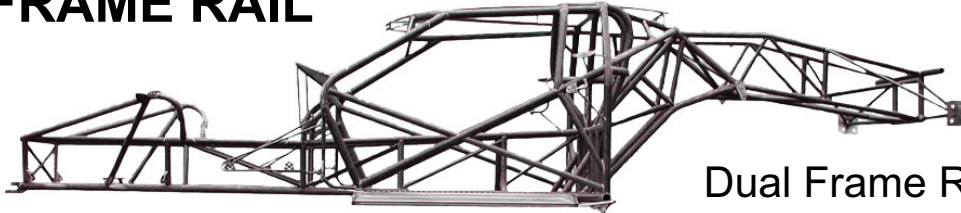

# 2012 Camaro Packages

## DUAL FRAME RAIL

**Kit, not welded  
call for pricing**

**Welded with  
Body Mounted  
call for pricing**

Dual Frame Rail Chassis  
with Carbon Fiber Body  
and all Body Mounting Kits

## TRADITIONAL

**Kit, not welded  
call for pricing**

**Welded with Body Mounted  
call for pricing**

Traditional Chassis with  
Fiberglass Body and all  
Body Mounting Kits