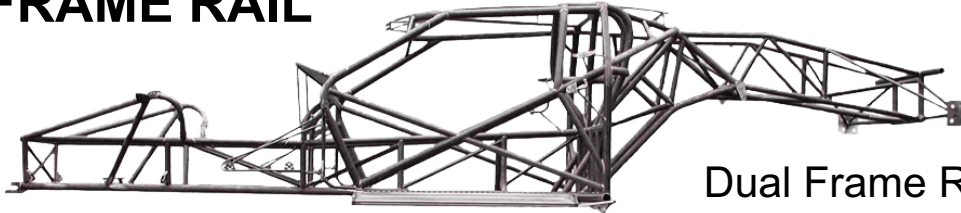

# 2012 Camaro Packages

## DUAL FRAME RAIL

**Kit, not welded**  
**\$12,950.00**

Dual Frame Rail Chassis  
with Carbon Fiber Body  
and all Body Mounting Kits

**Welded with  
Body Mounted**  
**\$22,950.00**

Traditional Chassis with  
Fiberglass Body and all  
Body Mounting Kits

## TRADITIONAL

**Kit, not welded**  
**\$9,400.00**

**Welded with Body Mounted**  
**\$17,950.00**