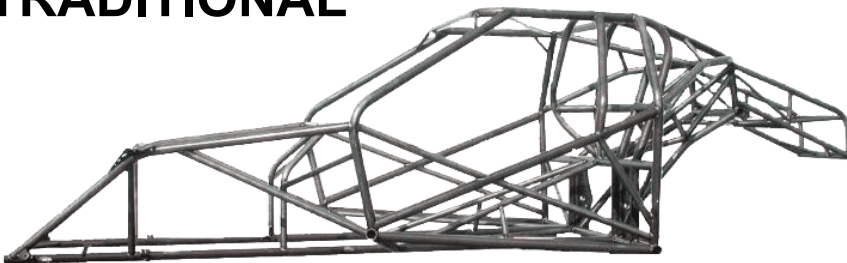

## DUAL FRAME RAIL

**Kit, not welded**  
**\$12,950.00**

Dual Frame Rail Chassis  
with Carbon Fiber Body  
and all Body Mounting Kits

**Welded with  
Body Mounted**  
**\$22,950.00**

Traditional Chassis with  
Fiberglass Body and all  
Body Mounting Kits

## TRADITIONAL

**Kit, not welded**  
**\$9,400.00**

**Welded with Body Mounted**  
**\$17,950.00**