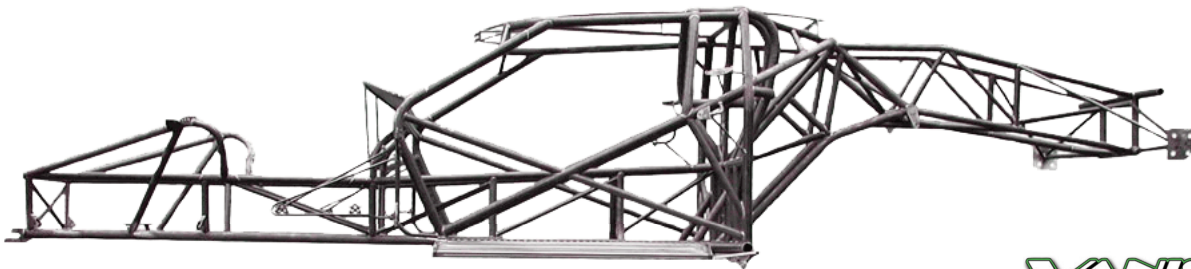

**Welded Tabbed Out  
Lightweight Pro Mod Chassis  
w/ carbon fiber body  
w/ body fully mounted**

Tabbed Out means that your mounts for the front and rear suspension, engine plate and mid-plate mounts are all installed.

**Choose your body style!**  
(available for any body style on the market)

**Total Price  
\$25,500**

Geese & Carey Enterprises LLC  
DBA Vanishing Point Race Cars  
VANISHING POINT RACE CARS  
32201 Queen Anne Hwy  
Queen Anne, MD 21657  
Phone (410) 364-5072  
Cell (267) 374-3138  
Fax (410) 364-5075  
Email [vpracecars@gmail.com](mailto:vpracecars@gmail.com)  
[www.vp-racecars.com](http://www.vp-racecars.com)