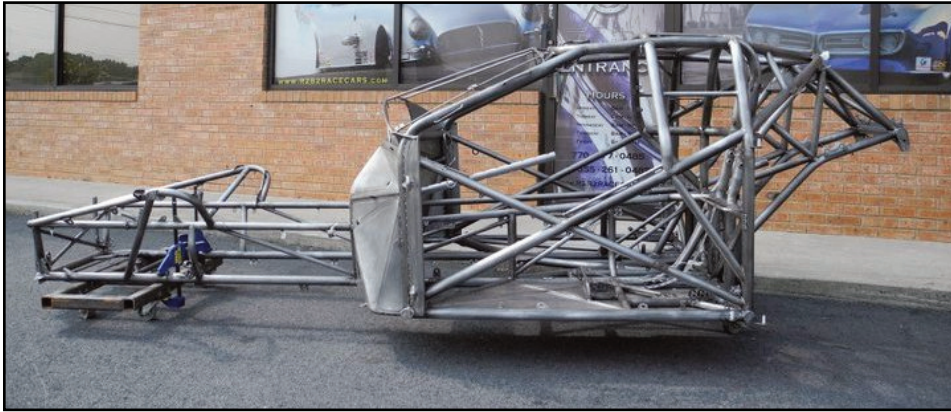

Welded Tabbed Out Lightweight Pro Mod Chassis w/ carbon fiber body w/ titanium removable body mount

Tabbed Out means that your mounts for the front and rear suspension, engine plate and mid-plate mounts are all installed.

Choose your body style!
(available for any body style on the market)

**Total Price
call for pricing**

Geese & Carey Enterprises LLC
DBA Vanishing Point Race Cars
VANISHING POINT RACE CARS
32201 Queen Anne Hwy
Queen Anne, MD 21657
Phone (410) 364-5072
Cell (267) 374-3138
Fax (410) 364-5075
Email vpracecars@gmail.com
www.vp-racecars.com