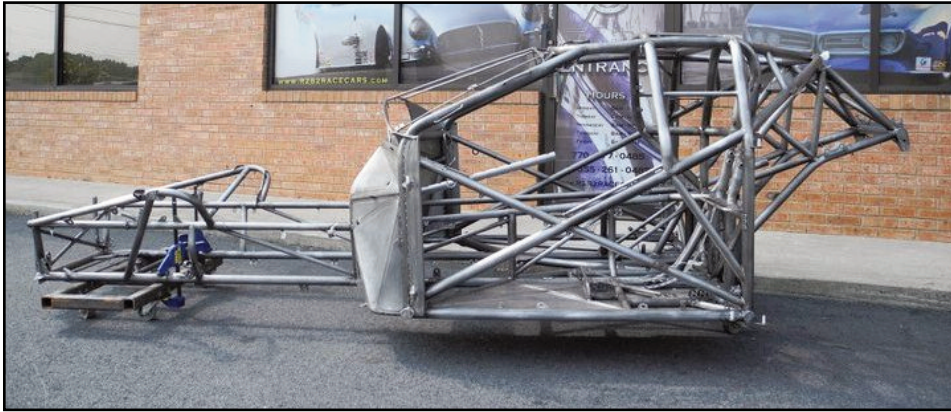

Welded Tabbed Out Lightweight Pro Mod Chassis w/ carbon fiber body w/ titanium removable body mount

Tabbed Out means that your mounts for the front and rear suspension, engine plate and mid-plate mounts are all installed.

Choose your body style!
(available for any body style on the market)

**Total Price
\$35,500**

Geese & Carey Enterprises LLC
DBA Vanishing Point Race Cars
VANISHING POINT RACE CARS
32201 Queen Anne Hwy
Queen Anne, MD 21657
Phone (410) 364-5072
Cell (267) 374-3138
Fax (410) 364-5075
Email vpracecars@gmail.com
www.vp-racecars.com