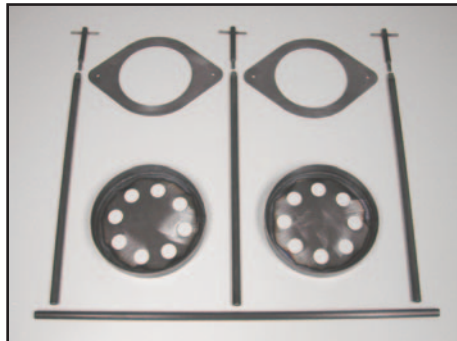

NOS Components

NOS MOUNTS

Our NOS mounts are designed to hold 1 or 2 bottle systems securely in place during a low 6 second blast. All 4130-constructed and easy to use. Fits 10 lb., 15 lb. and 20 lb. bottles.

- 24-21K Single NOS Mount Kit
- 24-22AK Dual NOS Mount Kit
- 24-22BK Top Plate Dual NOS Mount Kit

24-21K

24-22BK

24-22AK

54-25K

54-29

24-25

NOS ACCESSORIES

- 24-25 Ashcroft Liquid Filled Pressure Gauge
- 54-25K Digi-Set Timer
- 54-29 Shut Off Valve
- 54-30A 30 amp Relay
- 54-30B 40 amp Relay
- 54-89 Aluminum Shut Off Valve, Female 1/2" NPT to 10AN Fitting
- P2403 NOS Gauge T-Street "T" - MPT 3/8" FPT 3/8"
- P2404 NOS Gauge Fittings - Bushing - MPT 3/8" FPT 1/4"