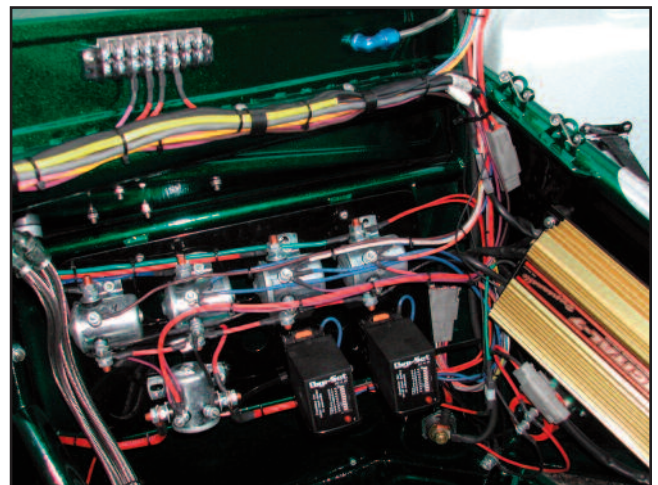

NOS Components

NOS MOUNTS

Our NOS mounts are designed to hold 1 or 2 bottle systems securely in place during a low 6 second blast. All 4130-constructed and easy to use. Fits 10 lb., 15 lb. and 20 lb. bottles.

- 24-21K Single NOS Mount Kit \$201.25
- 24-22AK Dual NOS Mount Kit \$402.50
- 24-22BK Top Plate Dual NOS Mount Kit \$287.50

24-21K

24-22BK

24-22AK

54-25K

54-29

24-25

NOS ACCESSORIES

- 24-25 Ashcroft Liquid Filled Pressure Gauge \$51.35
- 54-25K Digi-Set Timer \$109.25
- 54-29 Shut Off Valve \$80.70
- 54-30A 30 amp Relay \$8.00
- 54-30B 40 amp Relay \$11.97
- P2403 NOS Gauge T-Street "T" - MPT 3/8" FPT 3/8 \$15.77
- P2404 NOS Gauge Fittings - Bushing - MPT 3/8" FPT 1/4 \$2.45