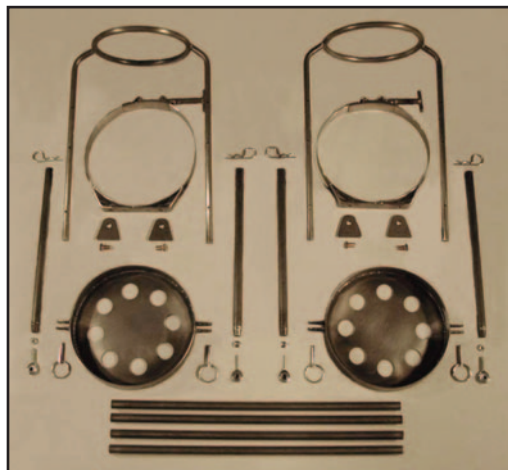

NOS Components

NOS MOUNTS

Our NOS mounts are designed to hold 1 or 2 bottle systems securely in place during a low 6 second blast. All 4130-constructed and easy to use. Fits 10 lb., 15 lb. and 20 lb. bottles.

- 24-21K Single NOS Mount Kit
- 24-22AK Dual NOS Mount Kit
- 24-22BK Top Plate Dual NOS Mount Kit

24-21K

24-22BK

24-22AK

54-25K

54-29

24-25

NOS ACCESSORIES

- 24-25 Ashcroft Liquid Filled Pressure Gauge
- 54-25K Digi-Set Timer
- 54-29 Shut Off Valve
- 54-30A 30 amp Relay
- 54-30B 40 amp Relay
- 54-89 Aluminum Shut Off Valve, Female 1/2" NPT to 10AN Fitting
- P2403 NOS Gauge T-Street "T" - MPT 3/8" FPT 3/8"
- P2404 NOS Gauge Fittings - Bushing - MPT 3/8" FPT 1/4"