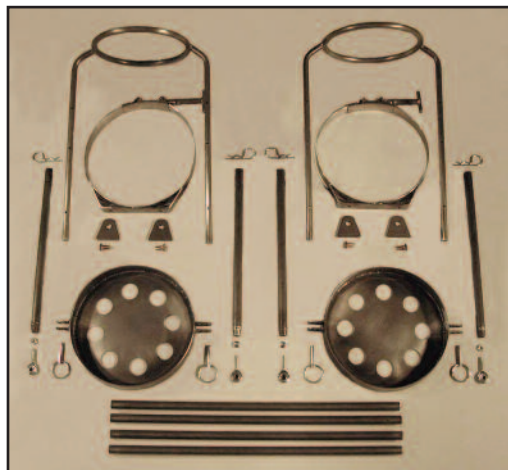

NOS Components

NOS MOUNTS

Our NOS mounts are designed to hold 1 or 2 bottle systems securely in place during a low 6 second blast. All 4130-constructed and easy to use. Fits 10 lb., 15 lb. and 20 lb. bottles.

- 24-21K Single NOS Mount Kit \$201.25
- 24-22AK Dual NOS Mount Kit \$402.50
- 24-22BK Top Plate Dual NOS Mount Kit \$287.50

24-21K

24-22BK

24-22AK

54-25K

54-29

24-25

NOS ACCESSORIES

- 24-25 Ashcroft Liquid Filled Pressure Gauge \$51.35
- 54-25K Digi-Set Timer \$109.25
- 54-29 Shut Off Valve \$80.70
- 54-30A 30 amp Relay \$8.00
- 54-30B 40 amp Relay \$11.97
- P2403 NOS Gauge T-Street "T" - MPT 3/8" FPT 3/8 \$15.77
- P2404 NOS Gauge Fittings - Bushing - MPT 3/8" FPT 1/4 \$2.45