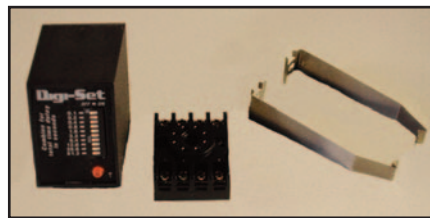

NOS Components

NOS MOUNTS

Our NOS mounts are designed to hold 1 or 2 bottle systems securely in place during a low 6 second blast. All 4130-constructed and easy to use. Fits 10 lb., 15 lb. and 20 lb. bottles.

- 24-21K Single NOS Mount Kit
- 24-22AK Dual NOS Mount Kit
- 24-22BK Top Plate Dual NOS Mount Kit

24-21K

24-22BK

24-22AK

54-25K

54-29

24-25

NOS ACCESSORIES

- 24-25 Ashcroft Liquid Filled Pressure Gauge
- 54-25K Digi-Set Timer
- 54-29 Shut Off Valve
- 54-30A 30 amp Relay
- 54-30B 40 amp Relay
- 54-89 Aluminum Shut Off Valve, Female 1/2" NPT to 10AN Fitting
- P2403 NOS Gauge T-Street "T" - MPT 3/8" FPT 3/8"
- P2404 NOS Gauge Fittings - Bushing - MPT 3/8" FPT 1/4"