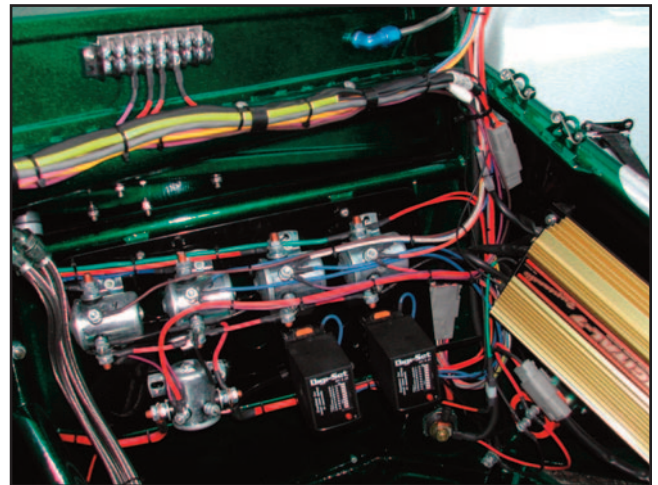

NOS ACCESSORIES

- 24-25 Ashcroft Liquid Filled Pressure Gauge
- 54-25K Digi-Set Timer
- 54-29 Shut Off Valve
- 54-30A 30 amp Relay
- 54-30B 40 amp Relay
- 54-89 Aluminum Shut Off Valve, Female 1/2" NPT to 10AN Fitting
- P2403 NOS Gauge T-Street "T" - MPT 3/8" FPT 3/8"
- P2404 NOS Gauge Fittings - Bushing - MPT 3/8" FPT 1/4"