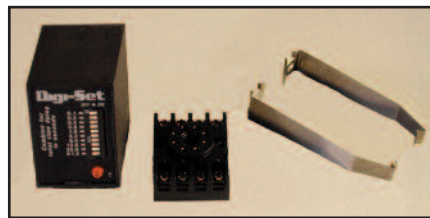

NOS Components

NOS MOUNTS

Our NOS mounts are designed to hold 1 or 2 bottle systems securely in place during a low 6 second blast. All 4130-constructed and easy to use. Fits 10 lb., 15 lb. and 20 lb. bottles.

- 24-21K Single NOS Mount Kit \$201.25
- 24-22AK Dual NOS Mount Kit \$402.50
- 24-22BK Top Plate Dual NOS Mount Kit \$287.50

24-21K

24-22BK

24-22AK

54-25K

54-29

24-25

NOS ACCESSORIES

- 24-25 Ashcroft Liquid Filled Pressure Gauge \$51.35
- 54-25K Digi-Set Timer \$109.25
- 54-29 Shut Off Valve \$80.70
- 54-30A 30 amp Relay \$8.00
- 54-30B 40 amp Relay \$11.97
- P2403 NOS Gauge T-Street "T" - MPT 3/8" FPT 3/8 \$15.77
- P2404 NOS Gauge Fittings - Bushing - MPT 3/8" FPT 1/4 \$2.45