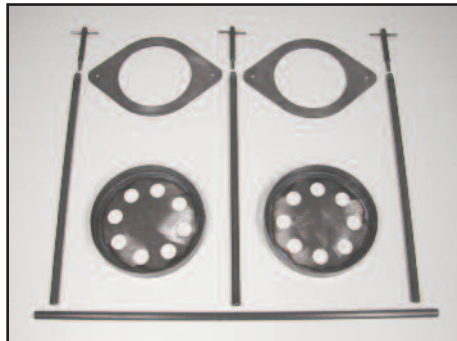

NOS Components

NOS MOUNTS

Our NOS mounts are designed to hold 1 or 2 bottle systems securely in place during a low 6 second blast. All 4130-constructed and easy to use. Fits 10 lb., 15 lb. and 20 lb. bottles.

- 24-21K Single NOS Mount Kit \$201.25
- 24-22AK Dual NOS Mount Kit \$402.50
- 24-22BK Top Plate Dual NOS Mount Kit \$287.50

24-21K

24-22BK

24-22AK

54-25K

54-29

24-25

NOS ACCESSORIES

- 24-25 Ashcroft Liquid Filled Pressure Gauge \$51.35
- 54-25K Digi-Set Timer \$109.25
- 54-29 Shut Off Valve \$80.70
- 54-30A 30 amp Relay \$8.00
- 54-30B 40 amp Relay \$11.97
- P2403 NOS Gauge T-Street "T" - MPT 3/8" FPT 3/8 \$15.77
- P2404 NOS Gauge Fittings - Bushing - MPT 3/8" FPT 1/4 \$2.45