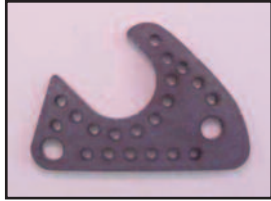

VAN#71389 \$8.00
Third Member Bracket CM

VAN#71390 \$23.34
Valve Cover Breather
Baseplate - 3/16"
Stainless Steel

VAN#71393 \$5.02
2-3/8" OD x 1/8" Thick
CM Circle

VAN#71395L \$17.44
Lightweight Engine Plate
Bracket

Brackets & Tabs

VAN#71402 \$12.36
1/8" CM Titanium Tail
Mount Tab

VAN#71403 \$52.69
1/4" Aluminum Titanium Tail
Mount Tab

VAN#71404 \$9.70
1/8" Titanium Front End
Locator Tab

VAN#71413 \$331.11
R2B2RC Rear
4-Link Bracket