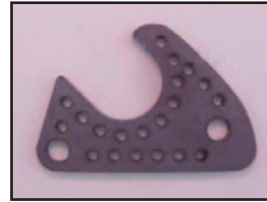

VAN#71344LH
7075 Aluminum LH 4-Link
Adjustable Lower Plate B-2

VAN#71344RH
7075 Aluminum RH 4-Link
Adjustable Lower Plate B-2

VAN#71383
Side Plate Chute Anchor
1/8" CM 9" MW Rear

VAN#71384
Inboard Plate Chute Anchor
1/8" CM 9" MW Rear

VAN#71385
Doubler Chute Anchor
1/8" CM 9" MW Rear

VAN#71386
1/8" CM Gusset

VAN#71389
Toms Third Member
Bracket CM

VAN#71390
Valve Cover Breather
Baseplate - 3/16"
Stainless Steel

Brackets & Tabs

VAN#71393
2-3/8" OD x 1/8" Thick
CM Circle

VAN#71395L
Lightweight Engine Plate
Bracket

VAN#71402
1/8" CM Titanium Tail
Mount Tab

VAN#71403
1/4" Aluminum Titanium Tail
Mount Tab

VAN#71404
1/8" Titanium Front End
Locator Tab

VAN#71413
VPRC 1/4" 4130
4-Link Bracket
for MW Aluminum Rears