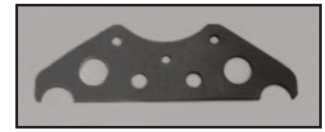

Brackets & Tabs

VAN#71306
MSD Mount

VAN#71307
Digital Gauge Panel

VAN#71310
3/8" Hole 1/8" CM Tab

VAN#71310L
Lightweight 3/8" Hole
1/8" CM Tab

NO IMAGE
AVAILABLE

VAN#71311
Lower Control Arm
Tab Cap, Short w/o Holes

VAN#71311L
Lightweight Lower Control
Arm Tab Cap, Long w/ Holes

VAN#71312
Lenco Shifter Mount Plate

VAN#71313
Lenco Drive Mount

VAN#71315
Slip Fit Door Latch
Striker Tab

NO IMAGE
AVAILABLE

VAN#71317
Pedal Cap