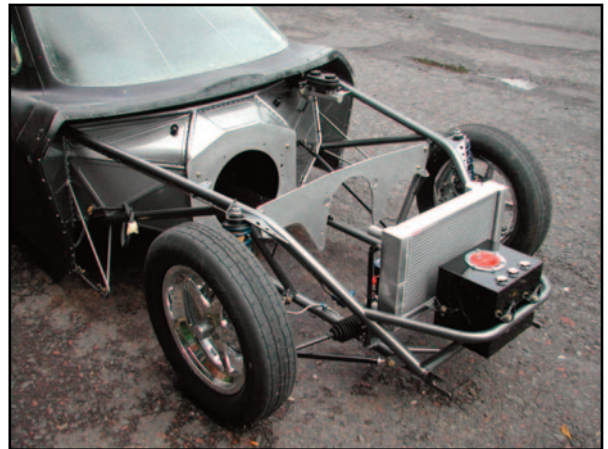

RADIATORS & ACCESSORIES

We offer the parts to keep your engine or transmission cool under the most extreme conditions.

- 200-02A Aluminum Radiator 1-1/4" tube, 1-1/2" top, w/o cap
- 200-02B Aluminum Radiator 1-1/4" tube, 1-1/2" top, w/ cap
- 200-02CR C&R Aluminum Radiator 1-1/2" tube, 1-1/2" top, w/o cap
- 200-09 Aluminum Radiator - 20" wide x 14" tall
- 200-04K Universal Radiator Mount Kit
- 200-04LWK Titanium Universal Radiator Mount Kit
- 200-06 Catch Can, black
- 200-08 12" Electric Fan
- 200-12 1 Quart Overflow with Breather, Black w/ AN-6 Fitting
- 200-13 Custom Radiator, use in pairs
- 200-14 Filler Neck Billet w/ Tube
- 200-15 Dedenbear WP3 Remote Mount Electric Water Pump
- BMR70266 Transmission Cooler
- BMR70297 Transmission Cooler w/ Fan and 160° Thermal Switch
- 200-19 Kool Solutions Transmission Cooler