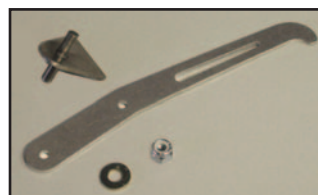

ROW-6	72" 33c Morse Cable
ROW-7	84" 33c Morse Cable
ROW-2	96" 33c Morse Cable
ROW-1	108" 33c Morse Cable
ROW-4	120" 33c Morse Cable
ROW-5	132" 33c Morse Cable
ROW-8	156" 33c Morse Cable
ROW-9	168" 33c Morse Cable
1201-09	168" 33c Morse Cable, one end unfinished
ROW-18	49" 33c Ultraflex Morse Cable
ROW-13	52" 33c Ultraflex Morse Cable
ROW-11	56" 33c Ultraflex Morse Cable
ROW-21	84" 33c Ultraflex Morse Cable
ROW-22	96" 33c Ultraflex Morse Cable
ROW-19	114" 33c Ultraflex Morse Cable
ROW-14	124" 33c Ultraflex Morse Cable
ROW-17	134" 33c Ultraflex Morse Cable
ROW-15	144" 33c Ultraflex Morse Cable
ROW-12	191" 30lu Cable Open
ROW-20	Shifter Cable, 5 ft L
1201-10	216" Morse Cable
ROW-25	180" 33c Gray Stainless 10-32 Clamp 3" Travel
ROW-26	58" Morse Cable

Ultraflex Cable

33c Morse Cable

101-13AK

101-13BK

101-14AK

101-14BK

MORSE CABLE ACCESSORIES

101-13AK	Morse Cable Clamp Kit
101-13BK	Adjustable Morse Cable Clamp Kit
101-14AK	Fuel Shut Off Handle Kit
101-14LWAK	Lightweight Fuel Shut Off Handle Kit
101-14BK	Fuel Shut Off Mounted to Brake Handle Kit
1200-90	Morse Cable Clamp Large
1200-90B	M-90-B Half Clamp - 5/16" Slot
1201-05A	Large Body 10-32 Ball Morse End
1201-05B	Quick-Disconnect w/ 10-32 Ball Thread
19-13	Latch Style Cable Clamp
24-10	Cable Clamp
24-27K	Throttle Cable Kit, 134" L
24-28K	Fuel Shut Off Kit, 114" Cable
ROW-16	10-32 Shut Off Knob, red