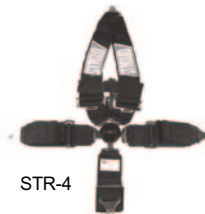

1111-100K

1111-1444K

DRIVER RESTRAINTS

- SAF-11 R-3 Head & Neck Restraint SFI-38.1 Certified, specify chest size
- SAF-18 Quick Release Hans Devise
- SAF-22 7-Point Lightweight Seatbelt
- STR-4 Stroud 5-Point Harness Camlock V-Type
- SAF-25 Simpson 7-Point Camlock System Harness
- TAY-04 Taylor 7-Point Camlock Seatbelt

SAF-11

SAF-22

STR-4

SAF-20K

OTHER SAFETY ITEMS

- 54-75AK Power Shut Off Cable Kit for 4130 Removable Body Cars
- 54-75BK Power Shut Off Cable Kit for Titanium Removable Body Cars
- SAF-20K Titanium Driver Safety Panels
- TAY-05 Taylor Screw Blower Bag