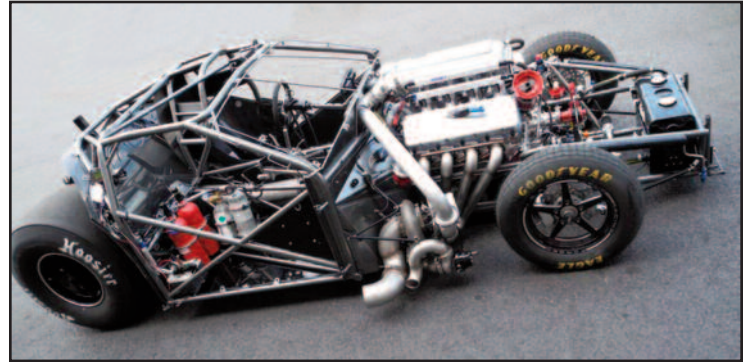

### GOODYEAR

- 114-01 Front Tire 22" x 2.5" x 17" (#1445) .... \$168.00
- 114-18 Front Tire 23" x 15" (#1961) .... \$176.00
- 114-05 Front Tire 24" x 15" (#1962) .... \$156.00
- 114-14 Front Tire 25" x 15" (#2981) .... \$181.00
- 114-02 Front Tire 26" x 15" (#1964) .... \$186.00
- 114-31 Lightweight 25" Front Runner (#2991) .... \$159.00
  
- 114-12 Drag Slick 32" x 14" x 15" (#1984-1) .... \$320.00
- 114-23 Drag Slick 32" x 14.5" x 15" (#1911) .... \$319.00
- 114-11 Drag Slick 33" x 16" x 15" (#2052) .... \$339.00
- 114-13 Drag Slick 33" x 17" x 15" (#2556) .... \$339.00
- 114-24 Drag Slick 33" x 17" x 15" (#2072) .... \$352.00
- 114-26 Drag Slick 33" x 17" x 15" (#2053) .... \$379.00
- 114-16 Drag Slick 34.5" x 17" x 16" (#1490) .... \$516.00
- 114-22 Drag Slick 34.5" x 17" x 16" (#1022-3) .... \$442.00
- 114-15 Drag Slick 36" x 17" x 16" (#D1230) .... \$581.00
- 114-17 Drag Slick 36" x 17" x 16" (#3199) .... \$509.00

### HOOSIER

- 114-21 Front Tire 25" x 15" .... \$182.09
  
- 114-32 Drag Slick 32" x 17" x 15" .... \$314.00
- 114-27 Drag Slick 33" x 10.5" x 15" .... \$255.00
- 114-29 Drag Slick 33" x 10.5" x 16" .... \$263.00
- 114-19 Drag Slick 34.5" x 17" x 16" .... \$438.05
- 114-30 Drag Slick 36" x 17" x 16" .... \$448.00
- 114-28 DOT Tire 35" x 22.5" x 16" .... \$389.00

### MICKEY THOMPSON

- 114-09 Front Tire 25" x 4.5" x 15" .... \$160.00
- 114-10 Front Tire 26" x 4.5" x 15" .... \$164.12
- 114-04 Front Tire 26" x 7.5" x 15" .... \$169.79
- 114-03 Front Tire 26" x 8.5" x 15" .... \$190.00
  
- 114-06 Sportsman Rear Tire 18.5" x 31" .... \$332.00
- 114-07 Sportsman Rear Tire 33" x 19.5" .... \$345.00
- 114-08 Sportsman Rear Tire 33" x 21.5" .... \$370.00
- 114-35 Rear Slicks 34.5" x 17" x 16" .... \$468.75
  
- 114-34 Inner Tube (#9558) .... \$95.94
- 114-36 M5 Compound 33" x 10-5/16" (#3169W) .... \$295.00