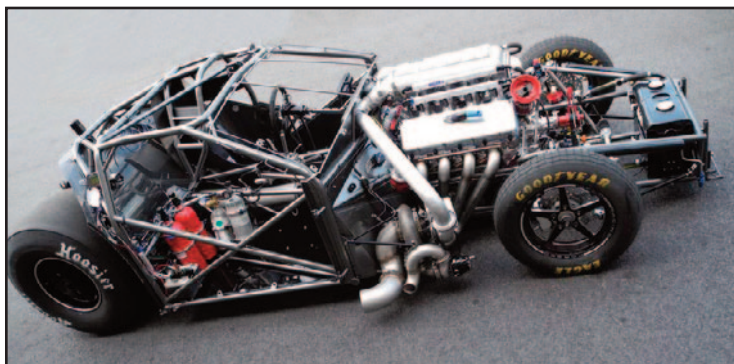

TIRES

We offer all sizes of Hoosier, Goodyear and Mickey Thompson front tires, rear tires and Drag Slicks. Some of the popular sizes are listed below, call us for other sizes.

GOODYEAR

- 114-01 Front Tire 22" x 2.5" x 17" (#1445)
- 114-18 Front Tire 23" x 15" (#1961)
- 114-05 Front Tire 24" x 15" (#1962)
- 114-14 Front Tire 25" x 15" (#2981)
- 114-02 Front Tire 26" x 15" (#1964)
- 114-31 Lightweight 25" Front Runner (#2991)

- 114-12 Drag Slick 32" x 14" x 15" (#1984-1)
- 114-23 Drag Slick 32" x 14.5" x 15" (#1911)
- 114-11 Drag Slick 33" x 16" x 15" (#2052)
- 114-13 Drag Slick 33" x 17" x 15" (#2556)
- 114-24 Drag Slick 33" x 17" x 15" (#2072)
- 114-26 Drag Slick 33" x 17" x 15" (#2053)
- 114-16 Drag Slick 34.5" x 17" x 16" (#1490)
- 114-22 Drag Slick 34.5" x 17" x 16" (#1022-3)
- 114-15 Drag Slick 36" x 17" x 16" (#D1230)
- 114-17 Drag Slick 36" x 17" x 16" (#3199)

HOOSIER

- 114-21 Front Tire 25" x 15"
- 114-32 Drag Slick 32" x 17" x 15"
- 114-27 Drag Slick 33" x 10.5" x 15"
- 114-29 Drag Slick 33" x 10.5" x 16"
- 114-19 Drag Slick 34.5" x 17" x 16"
- 114-30 Drag Slick 36" x 17" x 16"
- 114-28 DOT Tire 35" x 22.5" x 16"

MICKEY THOMPSON

- 114-09 Front Tire 25" x 4.5" x 15"
- 114-10 Front Tire 26" x 4.5" x 15"
- 114-04 Front Tire 26" x 7.5" x 15"
- 114-03 Front Tire 26" x 8.5" x 15"
- 114-06 Sportsman Rear Tire 18.5" x 31"
- 114-07 Sportsman Rear Tire 33" x 19.5"
- 114-08 Sportsman Rear Tire 33" x 21.5"
- 114-35 Rear Slicks 34.5" x 17" x 16"
- 114-41 Rear Slicks 33.5" x 16.5" x 16"
- 114-34 Inner Tube (#9558)
- 114-36 M5 Compound 33" x 10.5 x 16" (#3169W)
- 114-43 Drag Radial - Radial Pro 315/60R15