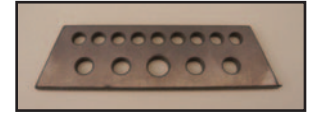

Titanium Brackets & Tabs

MCK-16
Titanium Wheelie Bar
Strut Tab

VAN#71327
Titanium Mount Tab

VAN#71328
Titanium 3/8" Hole Tab

VAN#71329
Titanium Morse Cable
Mount Tab

VAN#71330
Titanium Glass Pad

VAN#71331
Titanium Oval Tab
w/ 1/8" Holes

VAN#71336
Titanium Lower Control
Arm Tab

VAN#71337
Titanium Universal Tab

VAN#71346
Titanium 3/16" Hole
Window Tab

VAN#71347
Titanium Triangle
3-Hole Tab

VAN#71348
Titanium Large DZUS
Spring Plate

VAN#71349
Titanium Pedal Pad

VAN#71355
Titanium Shut Off
Switch Tab

VAN#71376
Grade 5 1/8" Titanium
1/4" Hole Universal Tab

VAN#71377
Grade 5 1/8" Titanium
Clutch Linkage Tab

VAN#71378
Grade 5 1/8" Titanium
Triangle Gusset Tab

VAN#71379
Grade 5 1/8" Titanium
Lenco Shifter Mount Plate