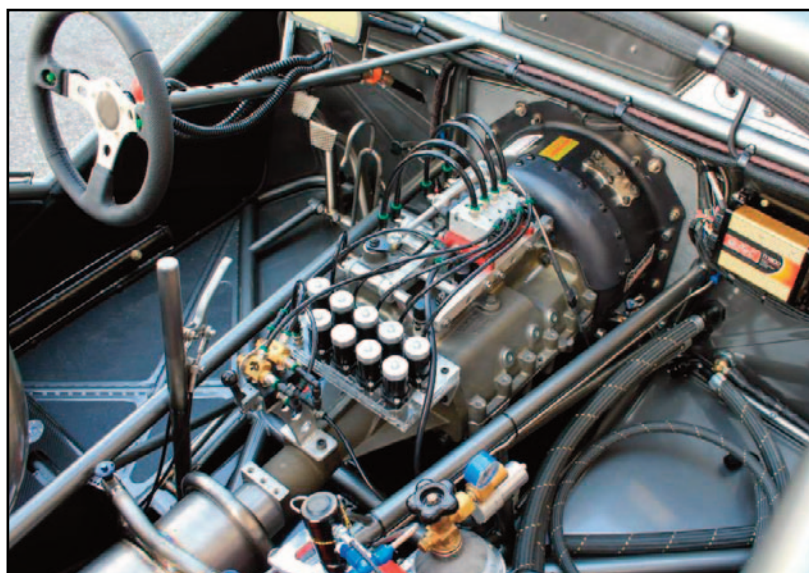

LENCO TRANSMISSIONS & COMPONENTS

- Len-01 Candle Stick
- Len-02A Throw Out Assembly 1.640 Bearing
- Len-02B Throw Out Assembly 2.062 Bearing
- Len-02C Throw Out Assembly 2.250 Bearing
- Len-02D Throw Out Assembly 2.900 Bearing
- Len-03 Cross Shaft
- Len-04 Cross Shaft Arm
- Len-05 Billet Fork for Cross Shaft
- Len-06 Lenco Air Pod
- Len-07 Lenco Airline Kit
- Len-08 Lenco Shift Button
- Len-09 Lenco Transmission
- Len-10 3-Speed Shifter Handles
- Len-11 4-Speed Shifter Handles
- Len-12 Lenco Transmission Lubricant, quart
- Len-13 CS-2 Servo Assembly
- Len-14 CS-2 Forward & Reverse Shifter
- Len-15K Lenco Forward & Reverse Shifter Kit
- Len-16 Throw Out Bearing
- Len-17 Small Steel Floater for Lenco CS-1
- Len-18 .090 Steel Floater for Lenco CS-1
- Len-19 Small Green Disc for Lenco CS-1
- Len-20 Pressure Plate Springs Set for Lenco CS-1
- Len-21 Lenco Input Shaft 8-5/8" L
- Len-22 Lenco Input Shaft Seal for Clutch Transmission
- Len-23 Throw Out Bearing and Collar 2.900 Small Bearing
- Len-24 ACD Lenco RPM Controlled Shifter for 3-Speed
- 6000-79K Lenco 3-Speed Air Shifter Mount Kit

Len-03

Throw Out Assembly
Bearing

Len-01

Len-04

Len-05

CLUTCH ACCESSORIES

- CRO-02 Crower Clutches

TRANSMISSION SLIDER MOUNT KITS