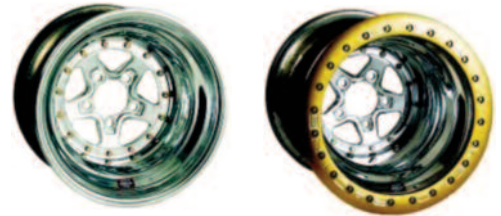

Wheels

WELD ALUMASTAR WHEELS

125-12	15" x 3-1/2" Anglia Spindle Mount Wheel	\$504.29
125-13	15" x 3-1/2" Strange Spindle Mount Wheel	\$520.14
125-135	15" x 3-1/2" Wheel	\$430.67
125-39	2.0 15" x 3-1/2" Wheel	\$465.50
125-14	15" x 14" Wheel	\$477.38
125-15	15" x 15" Wheel	\$506.67
125-16	15" x 16" Wheel	\$559.73
125-18	16" x 15" Wheel	\$586.64
125-19	16" x 16" Wheel	\$630.95
125-55	16" x 16" Polished Center Linear App Knurled	\$1,007.79
125-38	DBL 15" x 15" Wheel	\$1,002.25
125-23	Std DBL 16" x 16" Wheel	\$1,316.55
125-64	DBL 16" x 16" Ultralight Wheel	\$1,316.55
125-66	Pro DBL 16" x 16" Ultralight Wheel	\$1,589.67
LAM-21	Bolt on Front Wheel	\$598.82

125-12
125-13

125-39

125-135

125-14 125-15
125-16 125-18
125-19

125-23
125-38

WELD V-SERIES WHEELS

125-53	15" x 3-1/2" Anglia Spindle Mount Wheel	\$531.21
125-58	15" x 3-1/2" Strange Spindle Mount Wheel	\$531.20
126-62	5 on 4-3/4" b/c, 2-1/4" bsp Black Wheel	\$465.50
125-63	DBL 16" x 16" Ultralight Black Wheel	\$1,357.72

125-21

125-21P

Please include your bolt circle and backspace measurements when ordering.

Delta Wheels

DELTA WHEELS

- 125-73 DBL 16" x 16" Black Wheel, 5 on 5-1/2" b/c, 5" bsp \$2,108.89
- 125-74 DBL 16" x 16" Black Wheel, 5 on 5" b/c, 5" bsp \$2,108.80
- 125-75 DBL 16" x 16" Polished Wheel, 5 on 5" b/c, 5" bsp \$2,108.80
- 125-76 DBL 16" x 16" Polished Wheel, 5 on 5-1/2" b/c, 5" bsp \$2,108.80